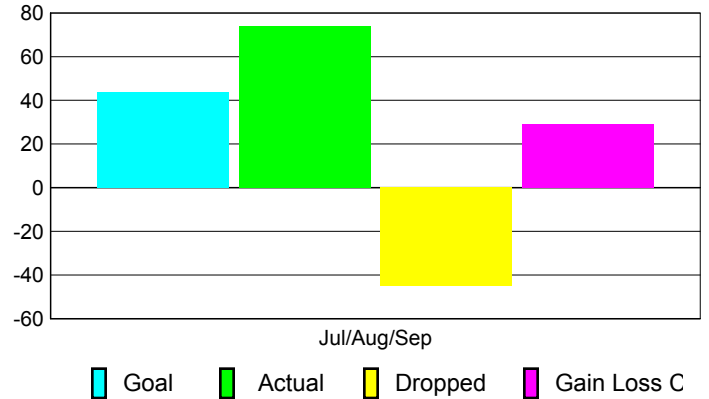

Membership Results 2010-2011

Goal, New, Dropped, Gain/Loss